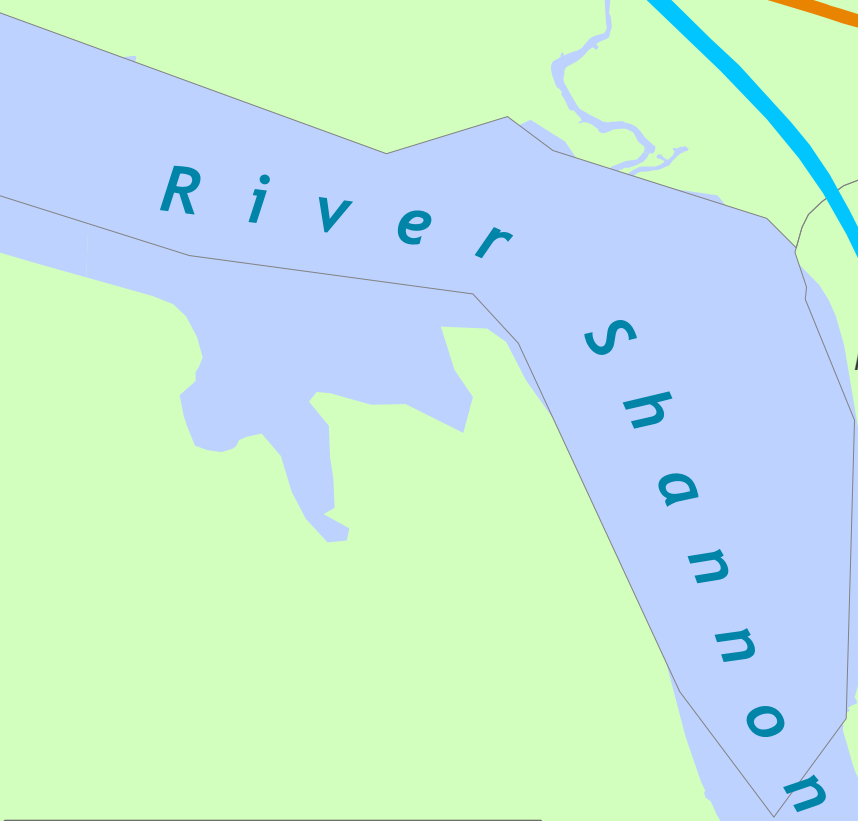

# Limerick Tunnel PPP Route

Between M7 Junction 30 and N18 Junction 4

Operated as PPP concession

(2010)

Co. Clare

Limerick City

Co. Limerick

## Map Key

- Motorway Junction
- PPP Road
- Motorway
- Alternate Route
- National Primary
- National Secondary