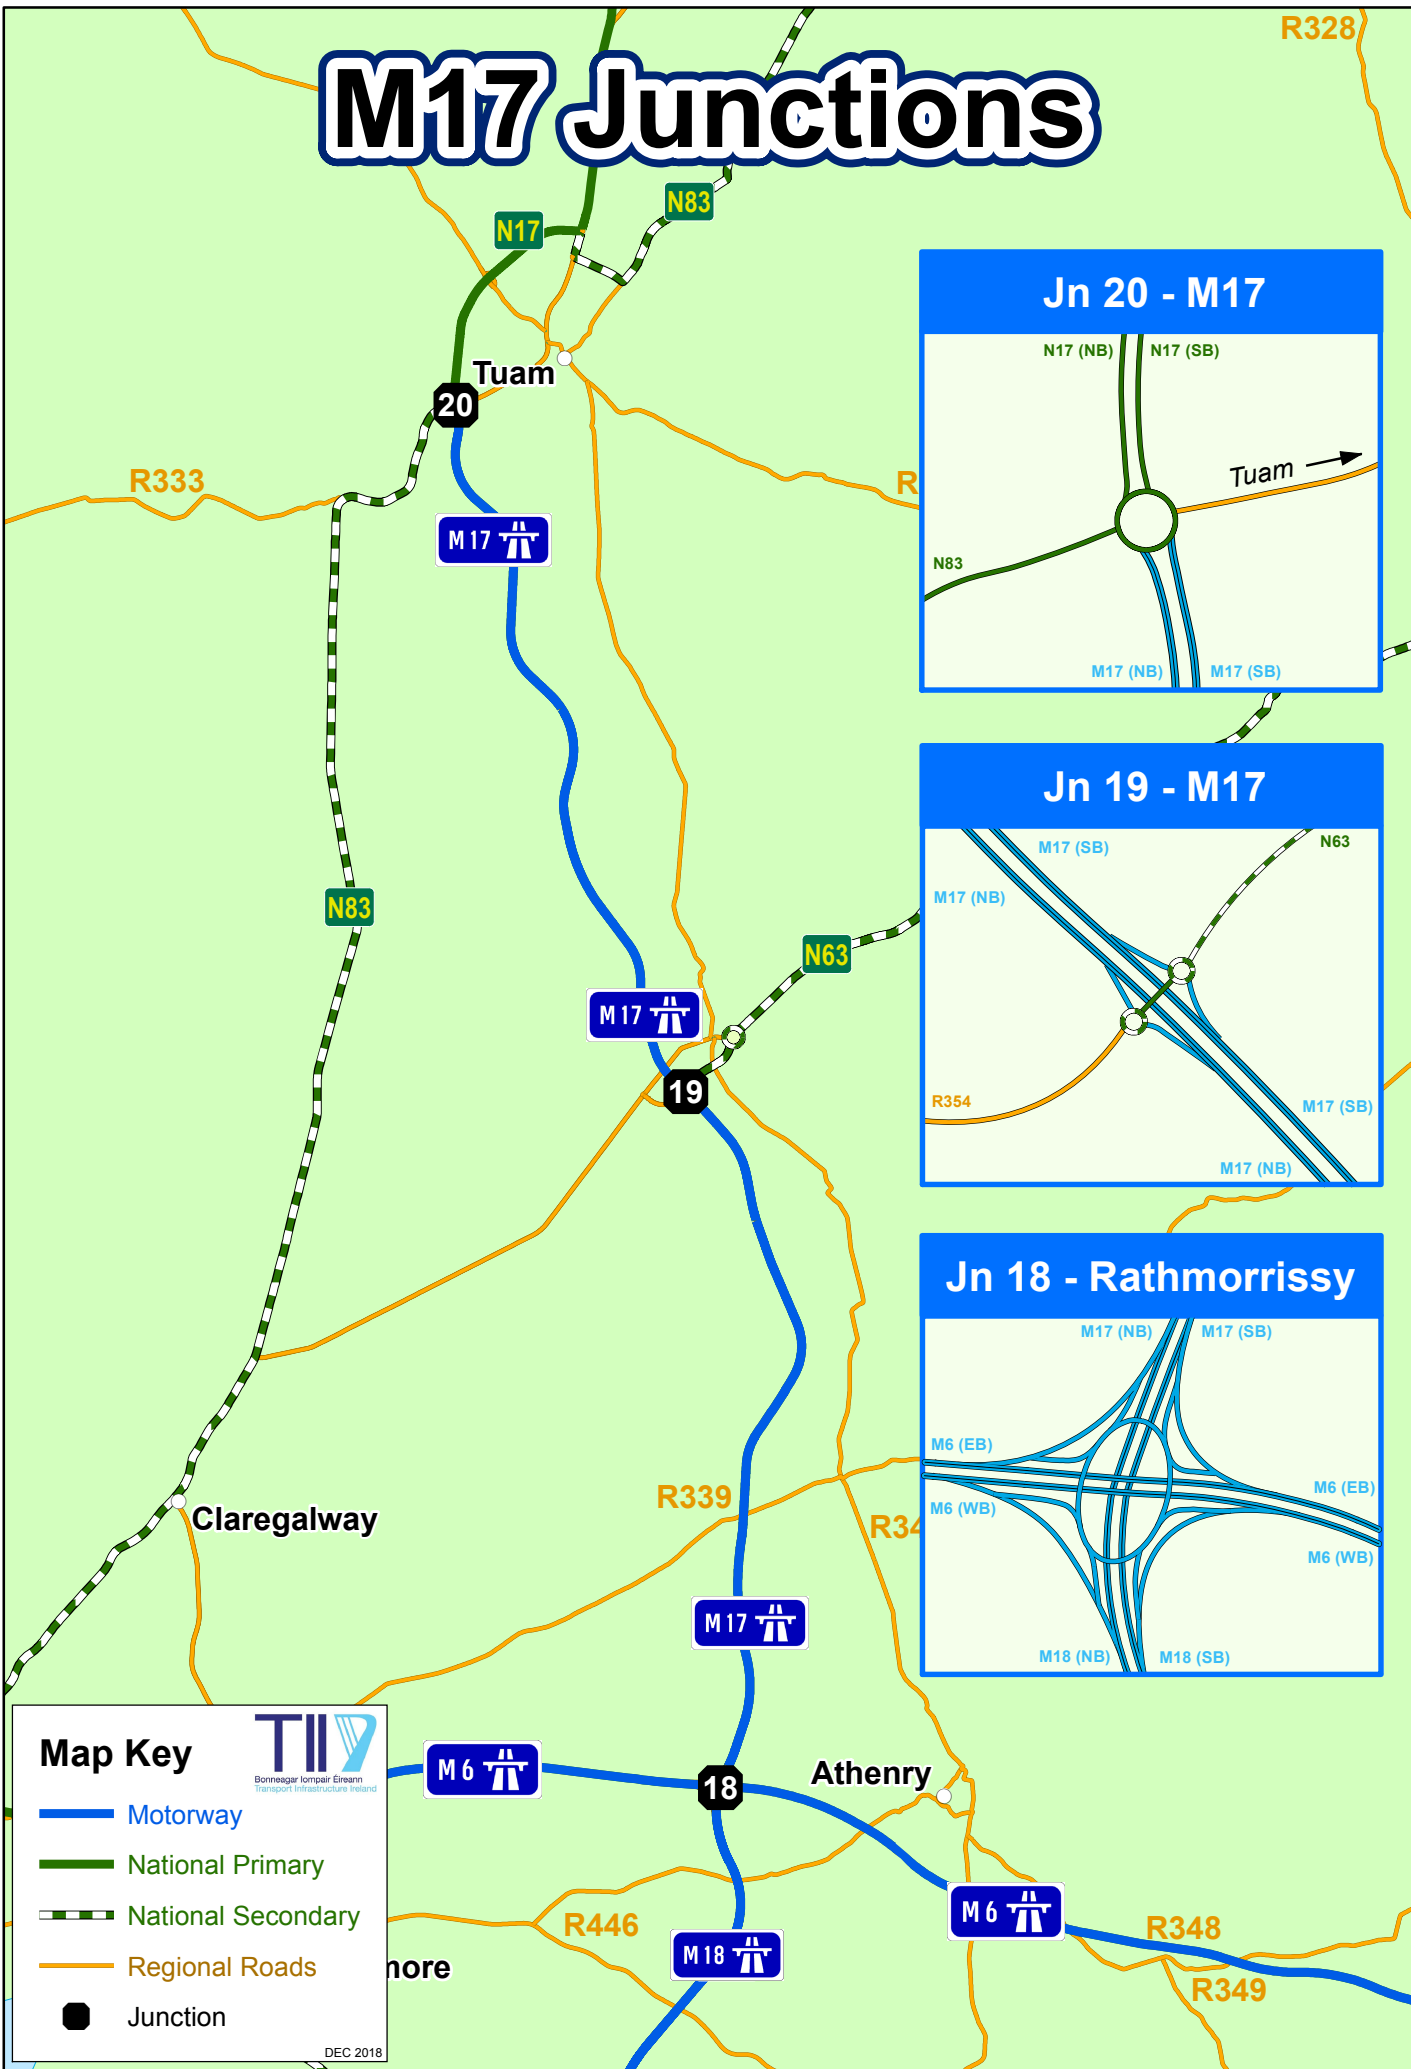

M17 Junctions

Map Key

TIY
 Boinnseagar Iompair Éireann
 Transport Infrastructure Ireland

- Motorway
- National Primary
- National Secondary
- Regional Roads
- Junction

DEC 2018